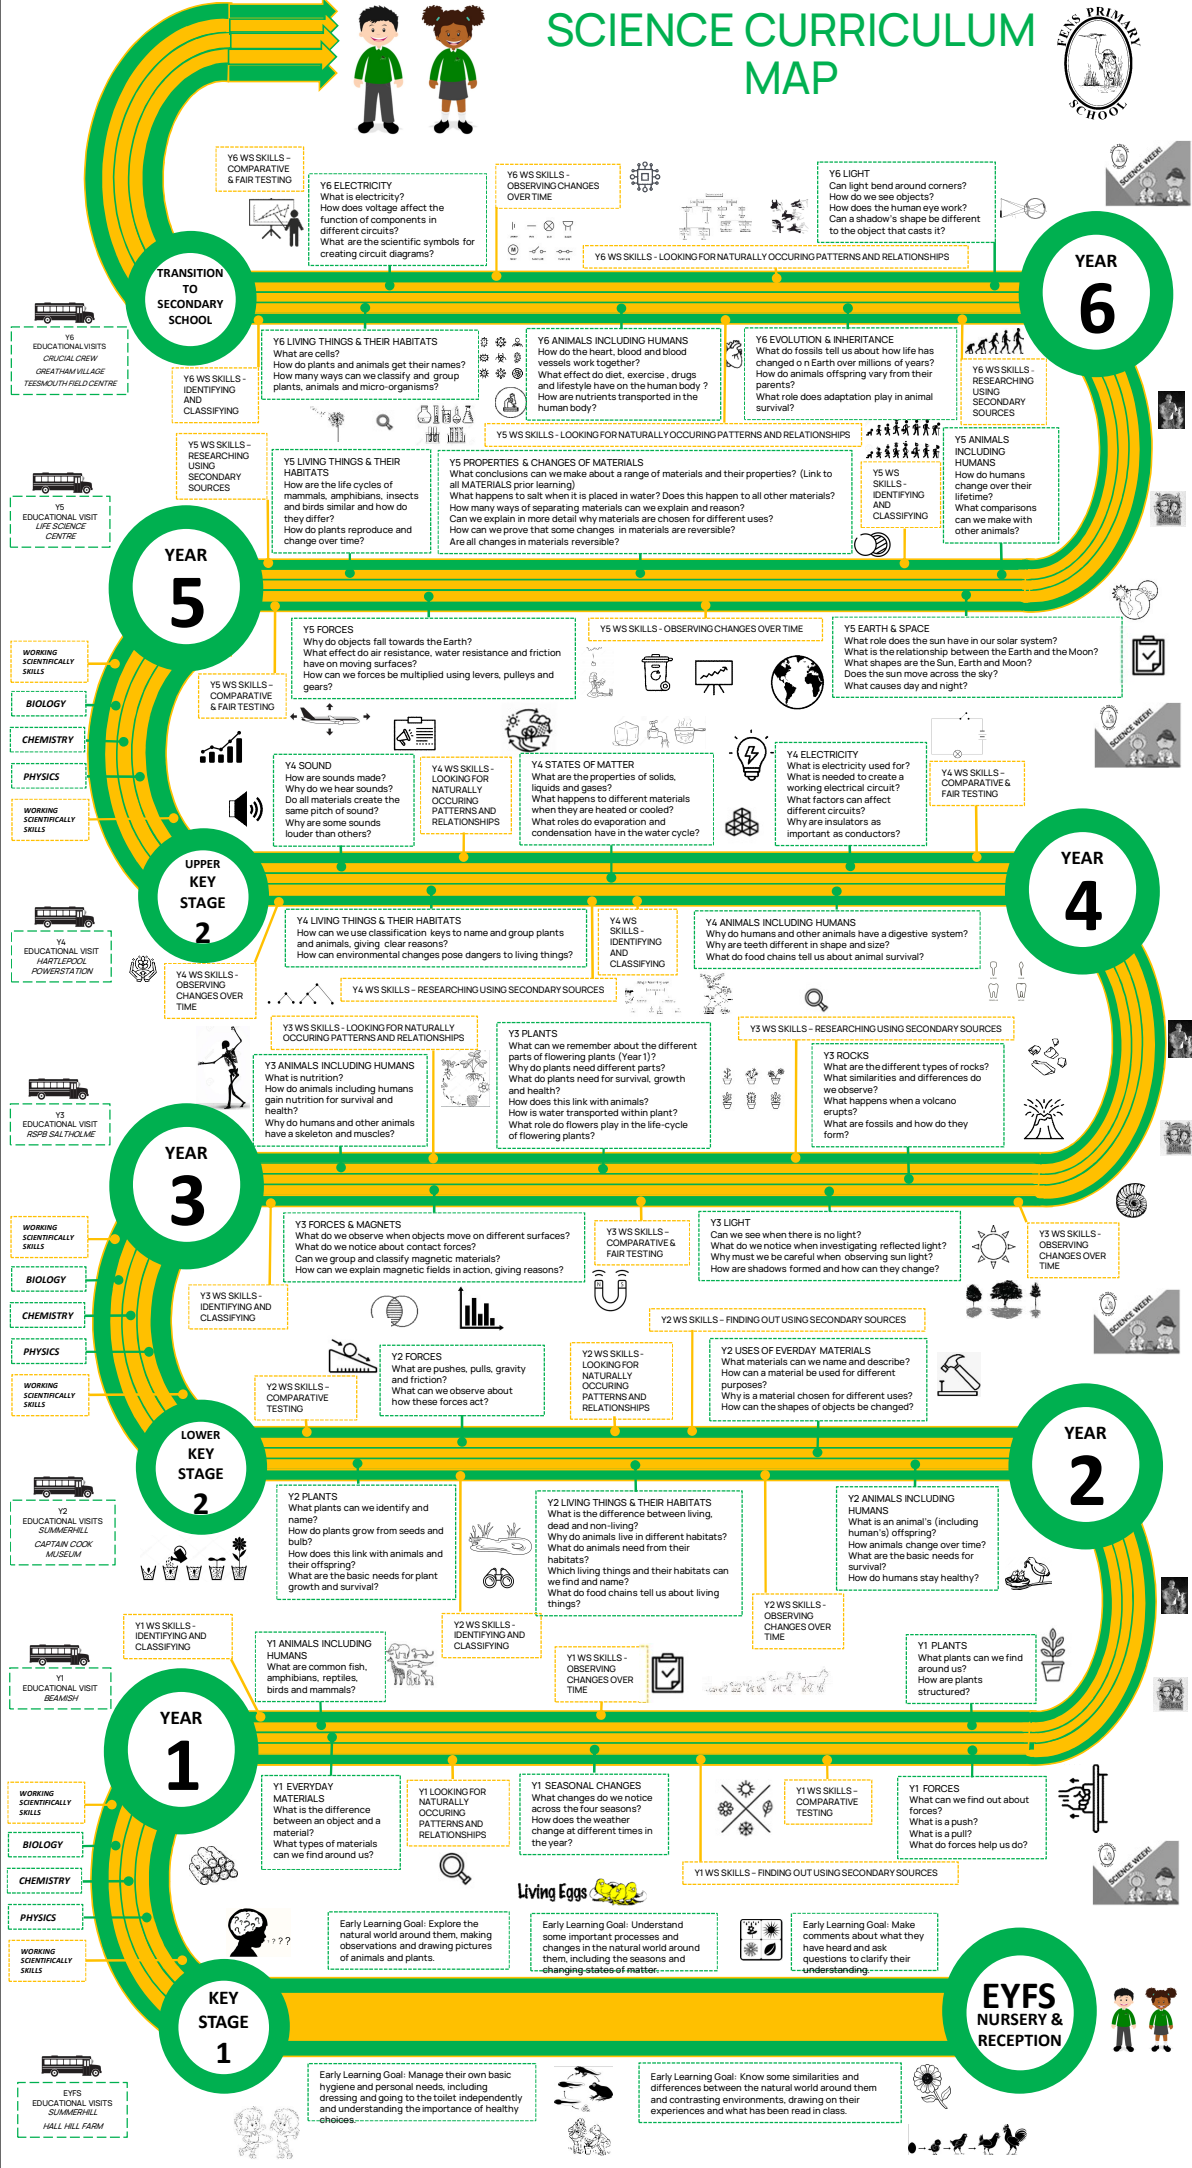

SCIENCE CURRICULUM MAP

Y5 EDUCATIONAL VISIT
LIFE SCIENCE
CENTRE

WORKING SCIENTIFICALLY SKILLS
BIOLOGY
CHEMISTRY
PHYSICS
WORKING SCIENTIFICALLY SKILLS

Y4 EDUCATIONAL VISIT
HARTLEPOOL
POWERSTATION

Y3 EDUCATIONAL VISIT
RSPB SALT POND

WORKING SCIENTIFICALLY SKILLS
BIOLOGY
CHEMISTRY
PHYSICS
WORKING SCIENTIFICALLY SKILLS

Y2 EDUCATIONAL VISITS
SUMMERHILL
CAPTAIN COOK
MUSEUM

Y1 EDUCATIONAL VISIT
BEAMISH

WORKING SCIENTIFICALLY SKILLS
BIOLOGY
CHEMISTRY
PHYSICS
WORKING SCIENTIFICALLY SKILLS

EYFS EDUCATIONAL VISITS
SUMMERHILL
HALL HILL FARM

Our Vision: 'To provide each and every one of our naturally curious learners with purposeful, inspiring and enjoyable practical experiences in Science, that fully engage them in building securely and precisely upon their knowledge, skills and understanding.'