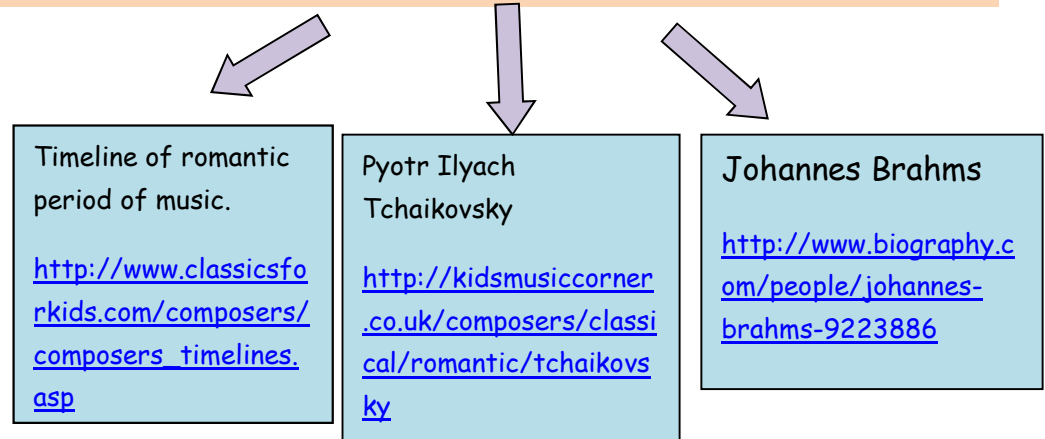

Key Composers and famous pieces of music

Johannes Brahms	Symphony No. 1 in C minor, Op. 68. 1862
Pyotr Ilyach Tchaikovsky	Dance of the Sugar Plum Fairy
Richard Wagner	Ride of the Valkyries
Frédéric Chopin	Concerto for Piano No. 2 in F minor, Op. 21

Key Resources

Key Learning

- To develop and understanding of the history of music
- To compare and contrast two pieces of music from the romantic period.
- To research a famous composer from the romantic period.
- To create a fact file about a famous composer from the romantic period.
- To compare and contrast two pieces of music from the romantic and classical periods.

The Romantic Musical Period

This period of music refers to music and composers between roughly 1827 and 1900. This period follows the Classical era.